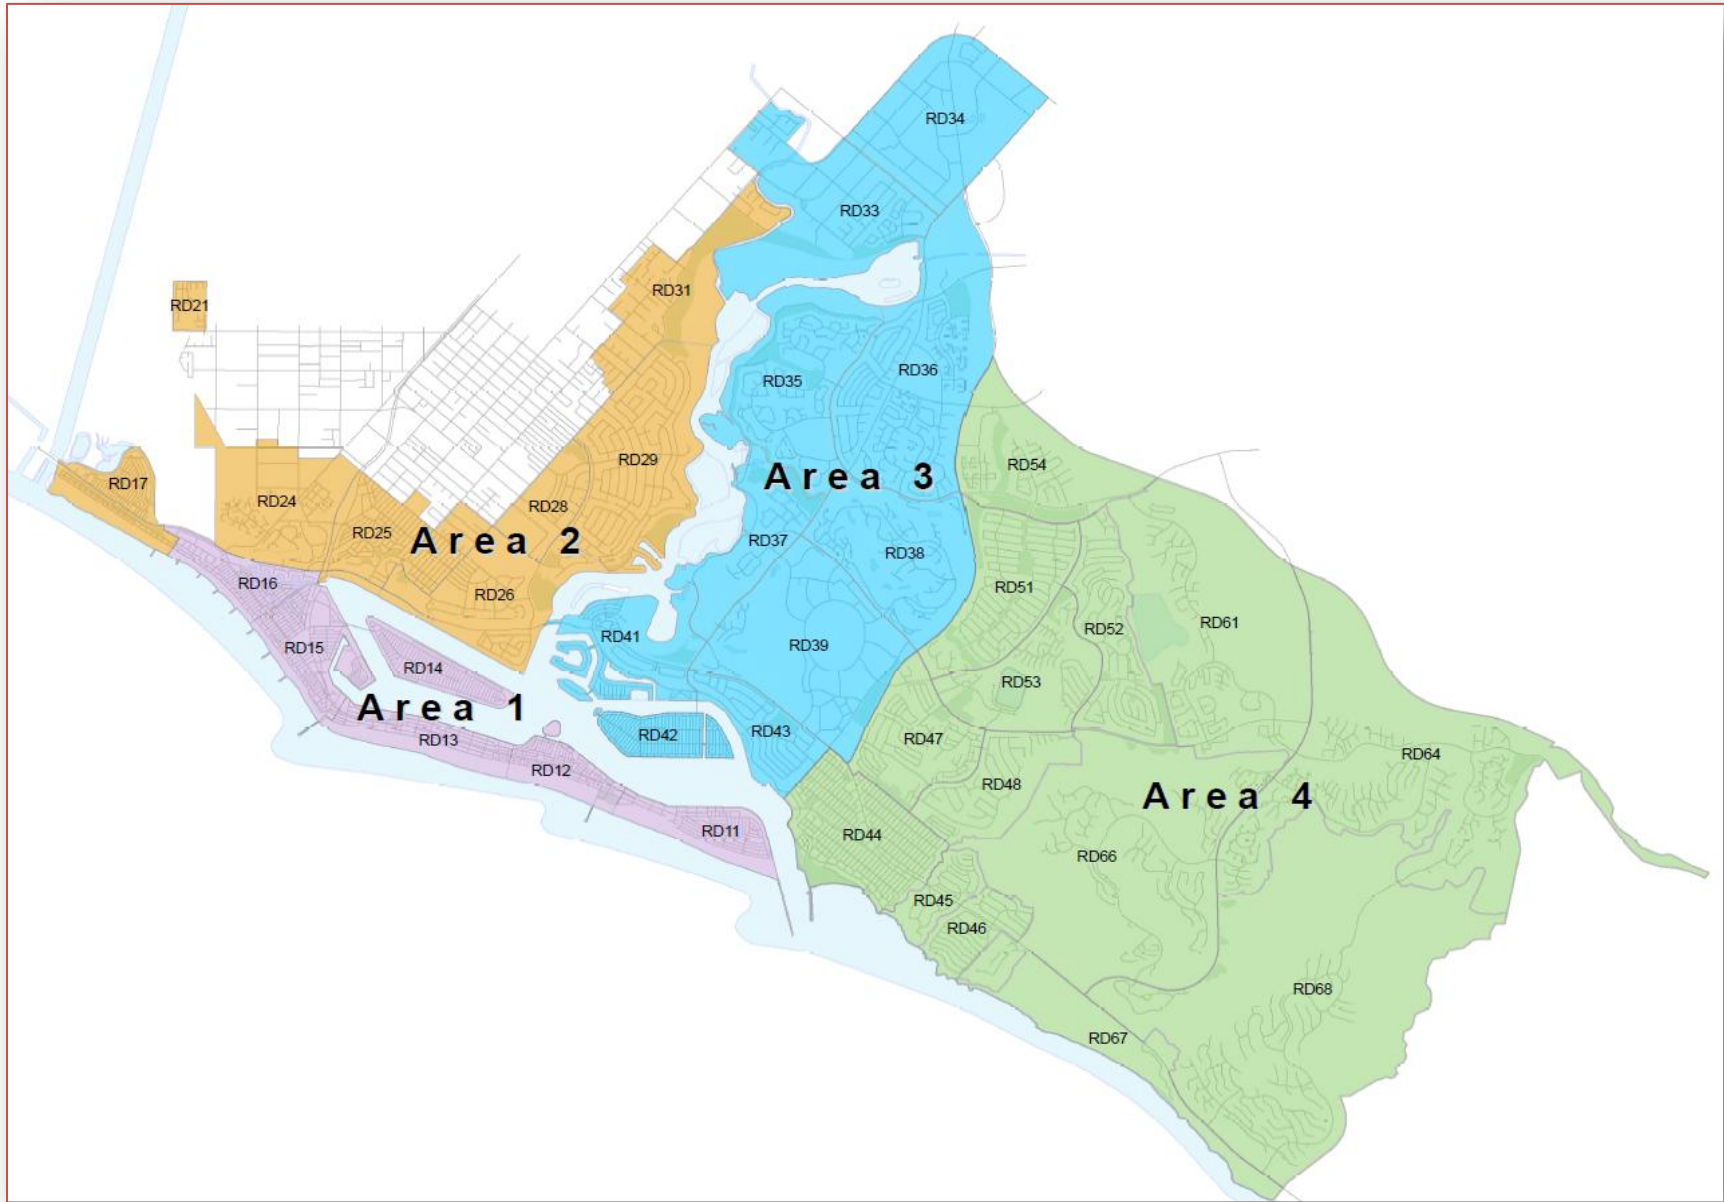

Part One Crime Reports for August 2015

All Reporting Districts

REPORT	REPORTED	HUNDRED BLOCK	RD	CRIME	METHOD/RECOVERY	LOSS

Please see the Reporting District Map on the last page for reference.

*NSFE - No Signs of Forced Entry