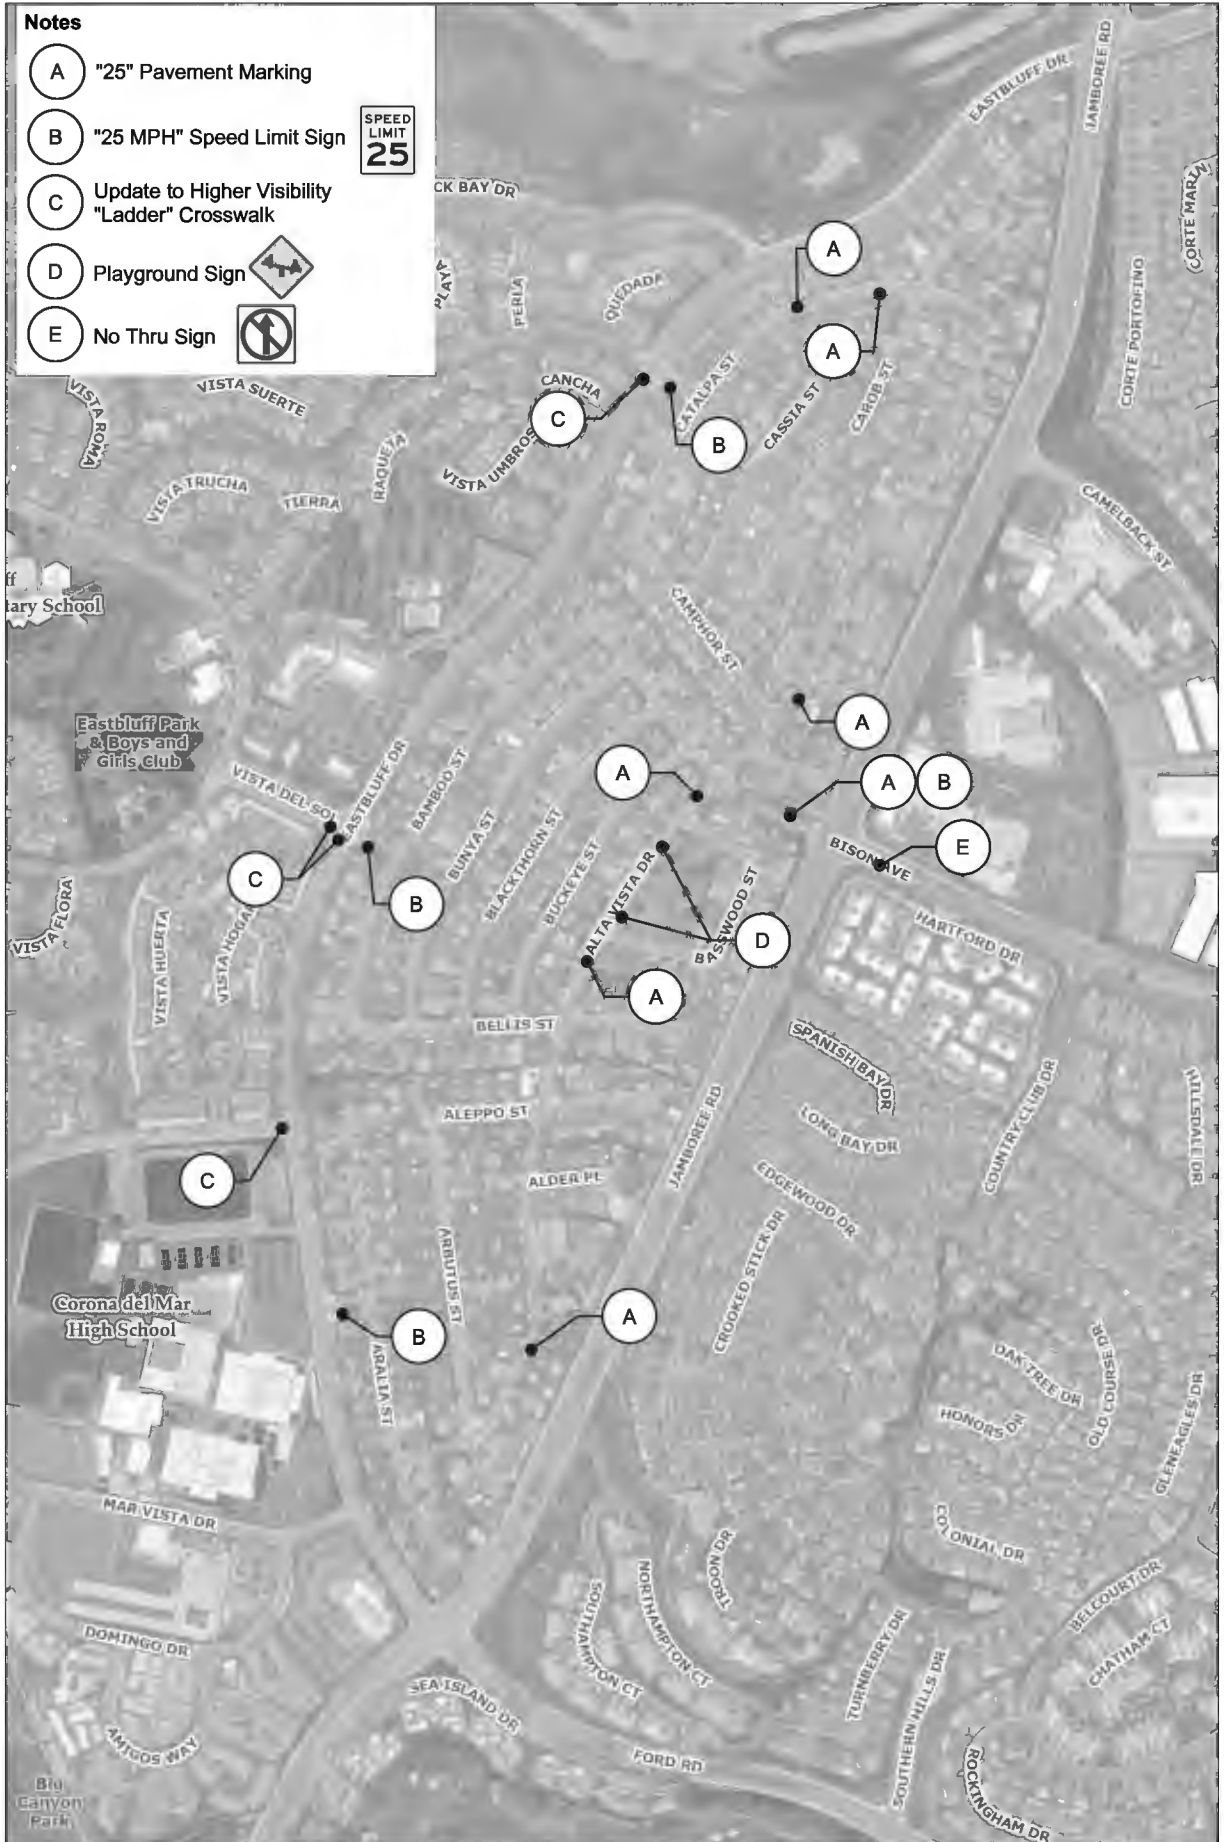

Notes

A "25" Pavement Marking

B "25 MPH" Speed Limit Sign

C Update to Higher Visibility "Ladder" Crosswalk

D Playground Sign

E No Thru Sign

NBGIS
NEWPORT BEACH

Disclaimer:
Every reasonable effort has been made to assure the accuracy of the data provided, however, The City of Newport Beach and its employees and agents disclaim any and all responsibility from or relating to any results obtained in its use.